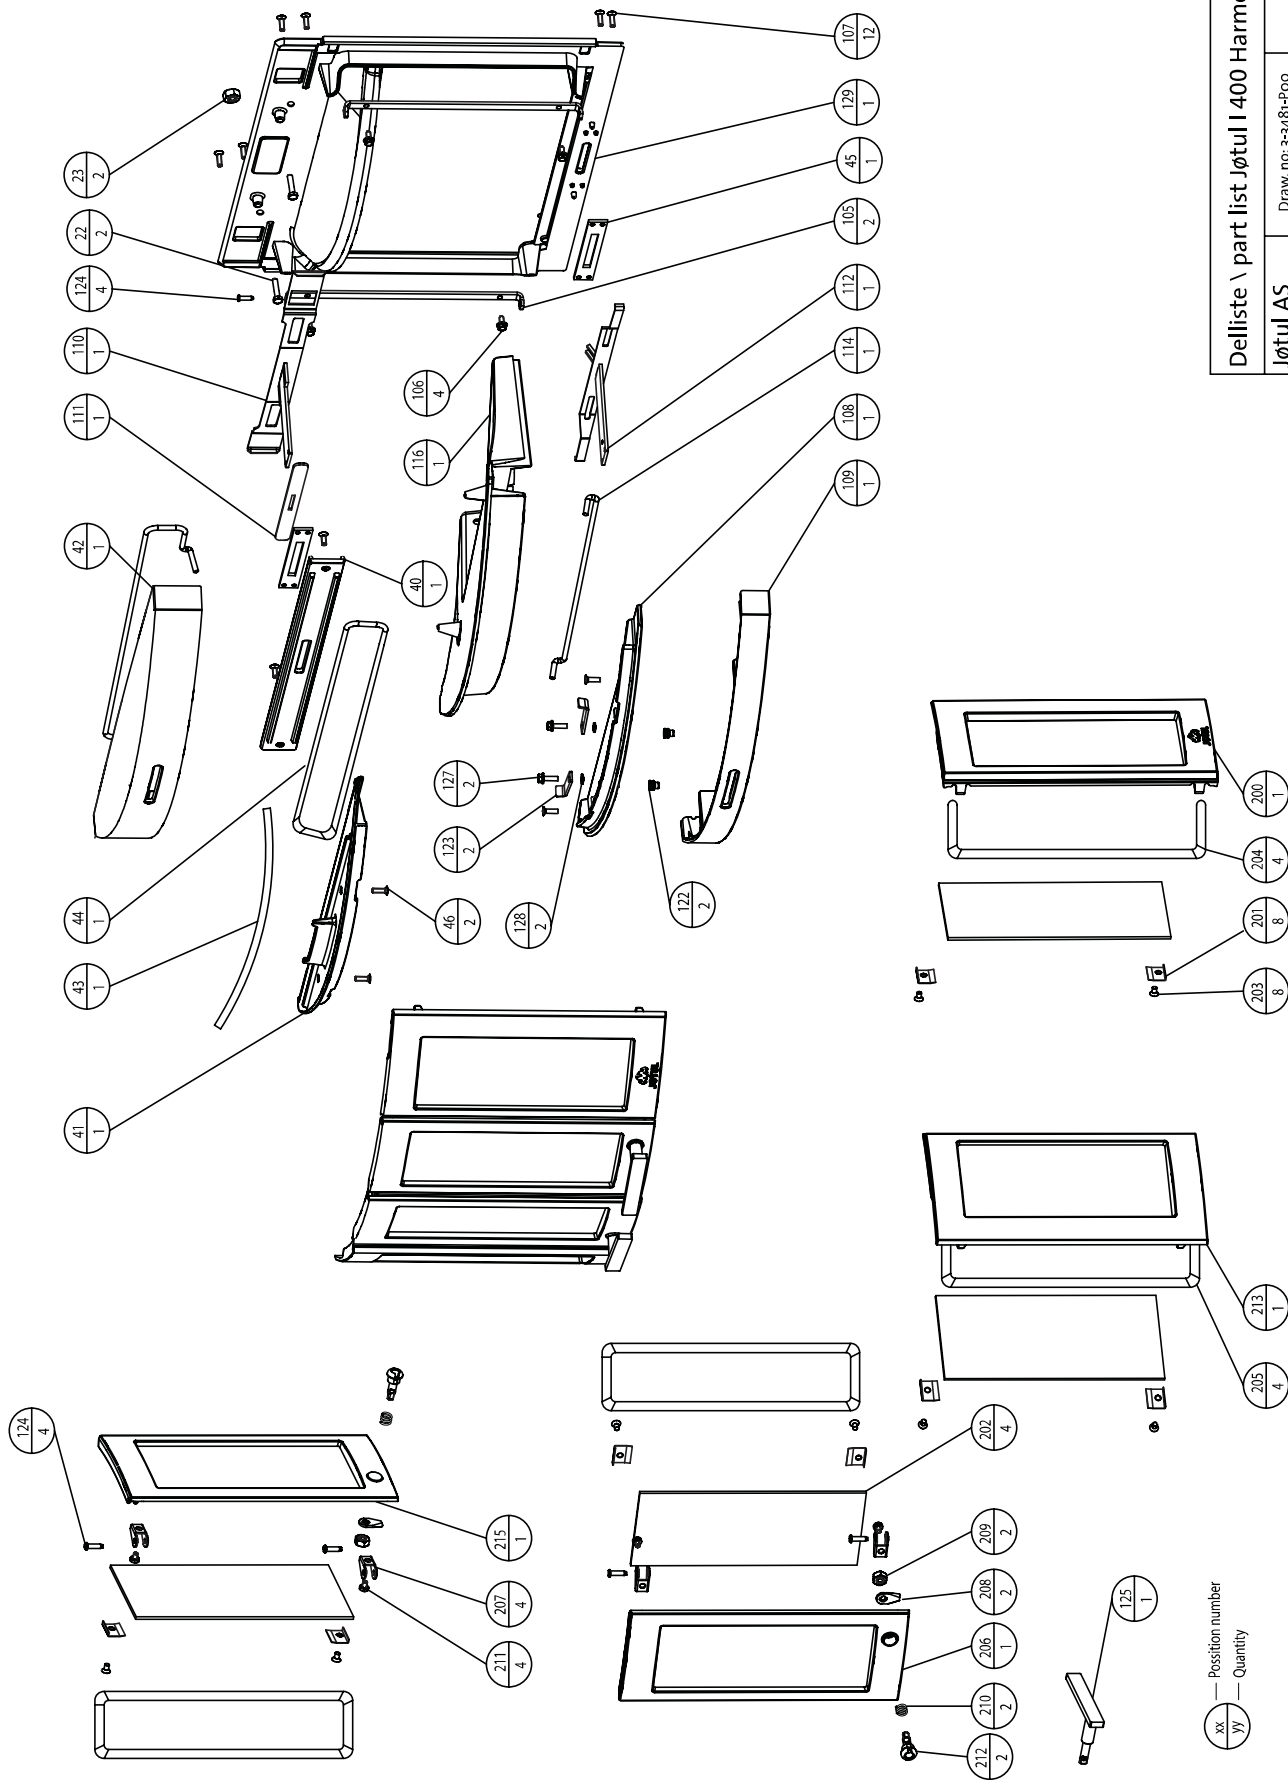

Delliste \ part list Jøtul I 400 Harmony

Jøtul AS
Fredrikstad Norway

Date: Sept. 07

Draw. no: 3-348+Poo
Sheet 1/4

xx
yy
Position number
Quantity

5 1

4 1

34 4

13 13

12 1

11 1

2 1

9 2

117 1

30 1

27 1

19 1

7 3

24 1

37 1

35 4

10 1

1 1

3 1

29 1

28 1

26 1

33 3

14 1

32 3

31 3

Position number
Quantity