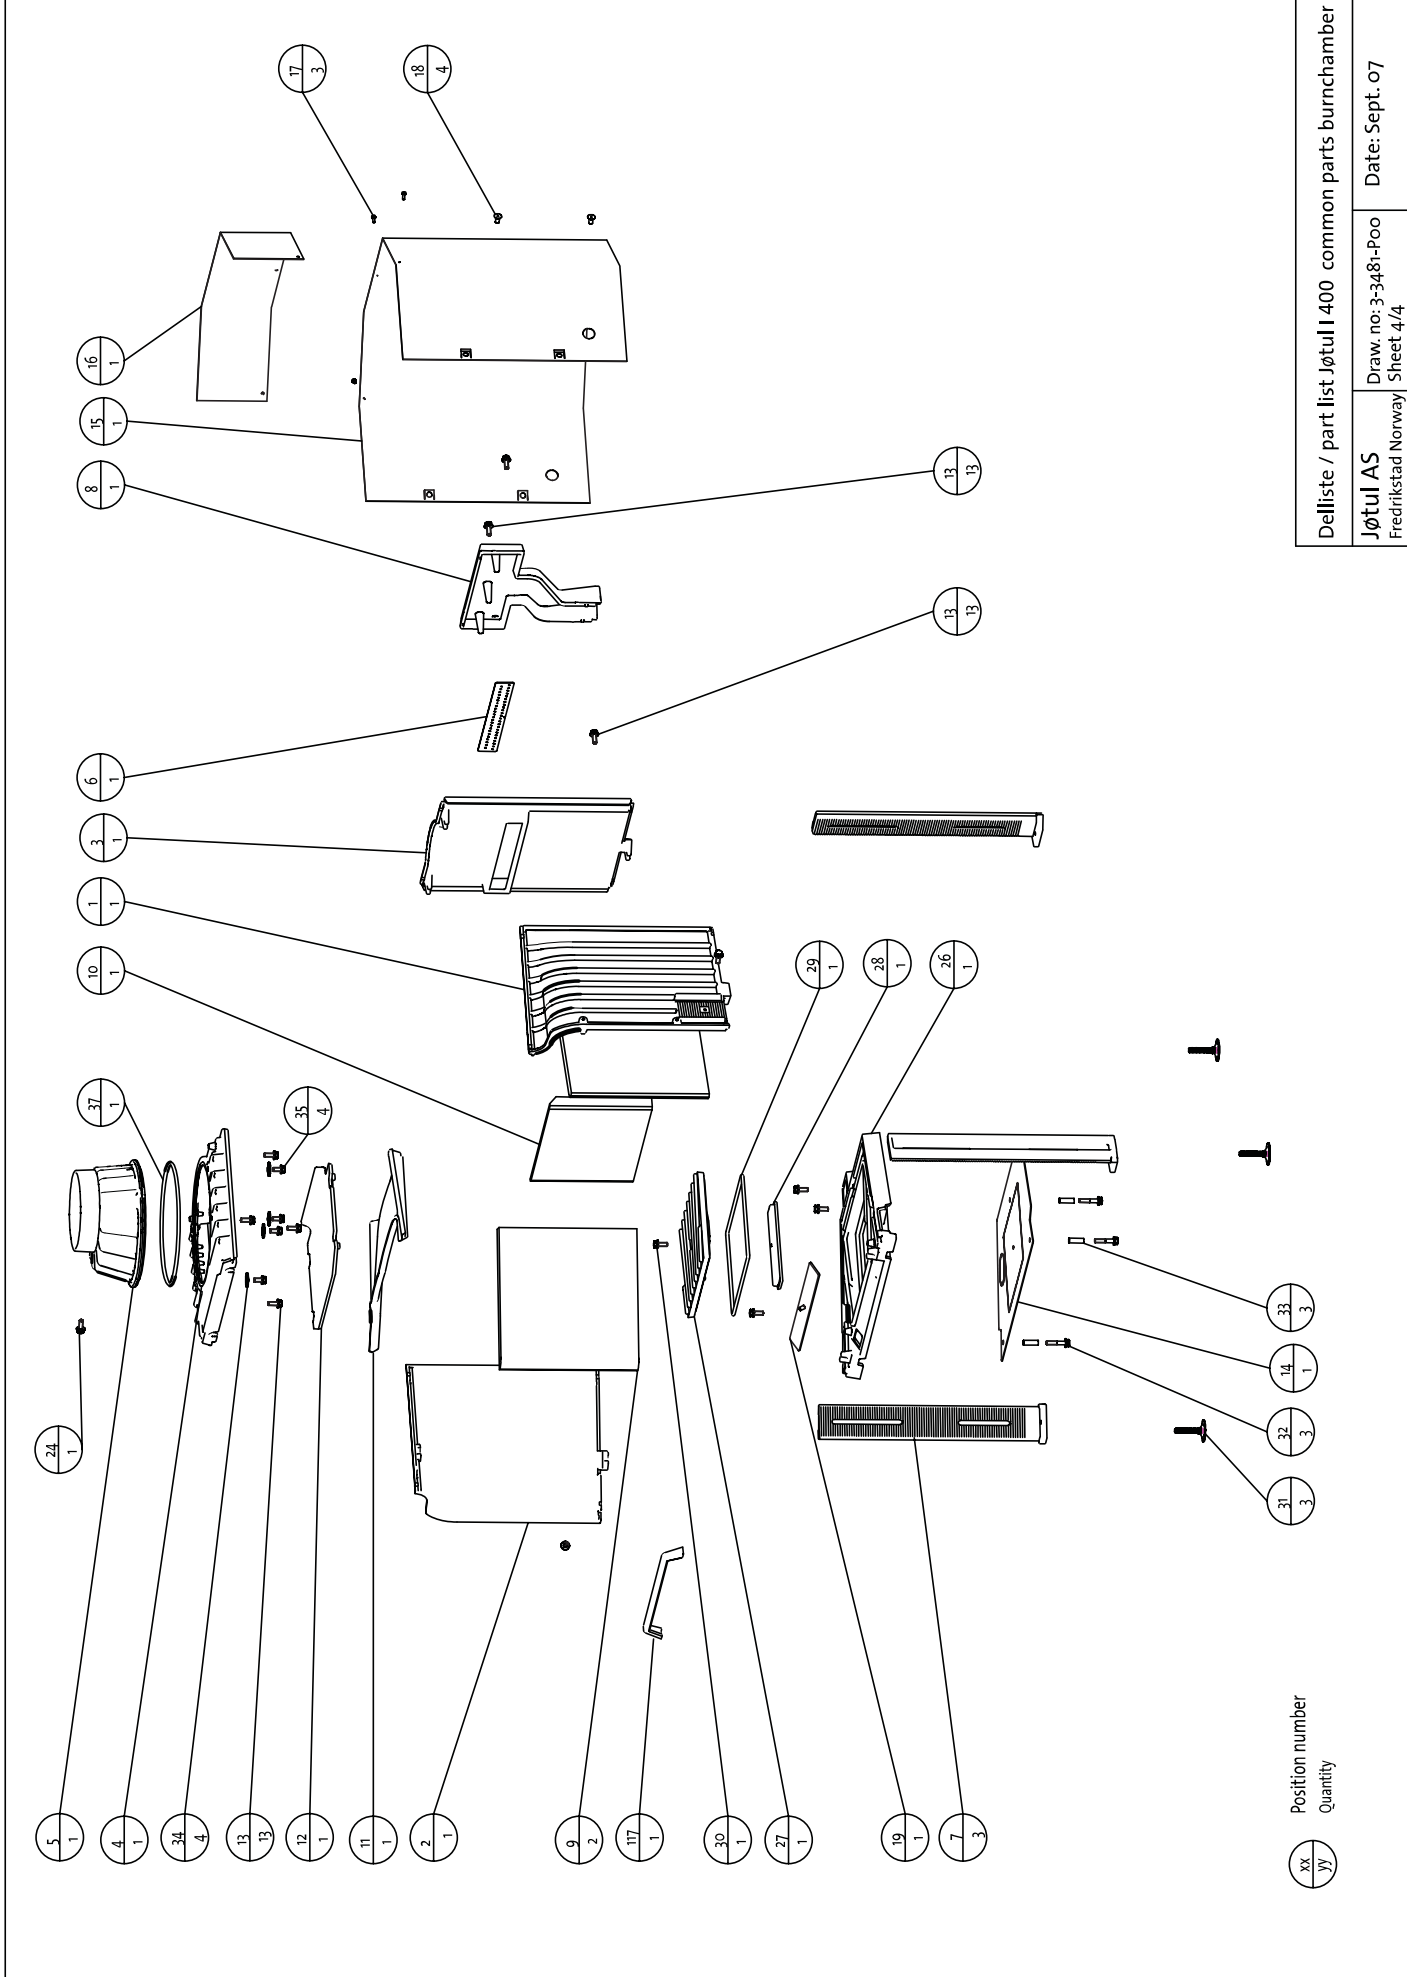

Delliste \ part list Jøtul I 400 Harmony

Jøtul AS
Fredrikstad Norway

Date: Sept. 07

Draw. no: 3-348+Poo
Sheet 1/4

xx
yy
Position number
Quantity

5 1

4 1

34 4

13 13

12 1

11 1

2 1

9 2

117 1

30 1

27 1

19 1

7 3

24 1

37 1

35 4

10 1

1 1

3 1

29 1

28 1

26 1

33 3

14 1

32 3

31 3

Position number
Quantity