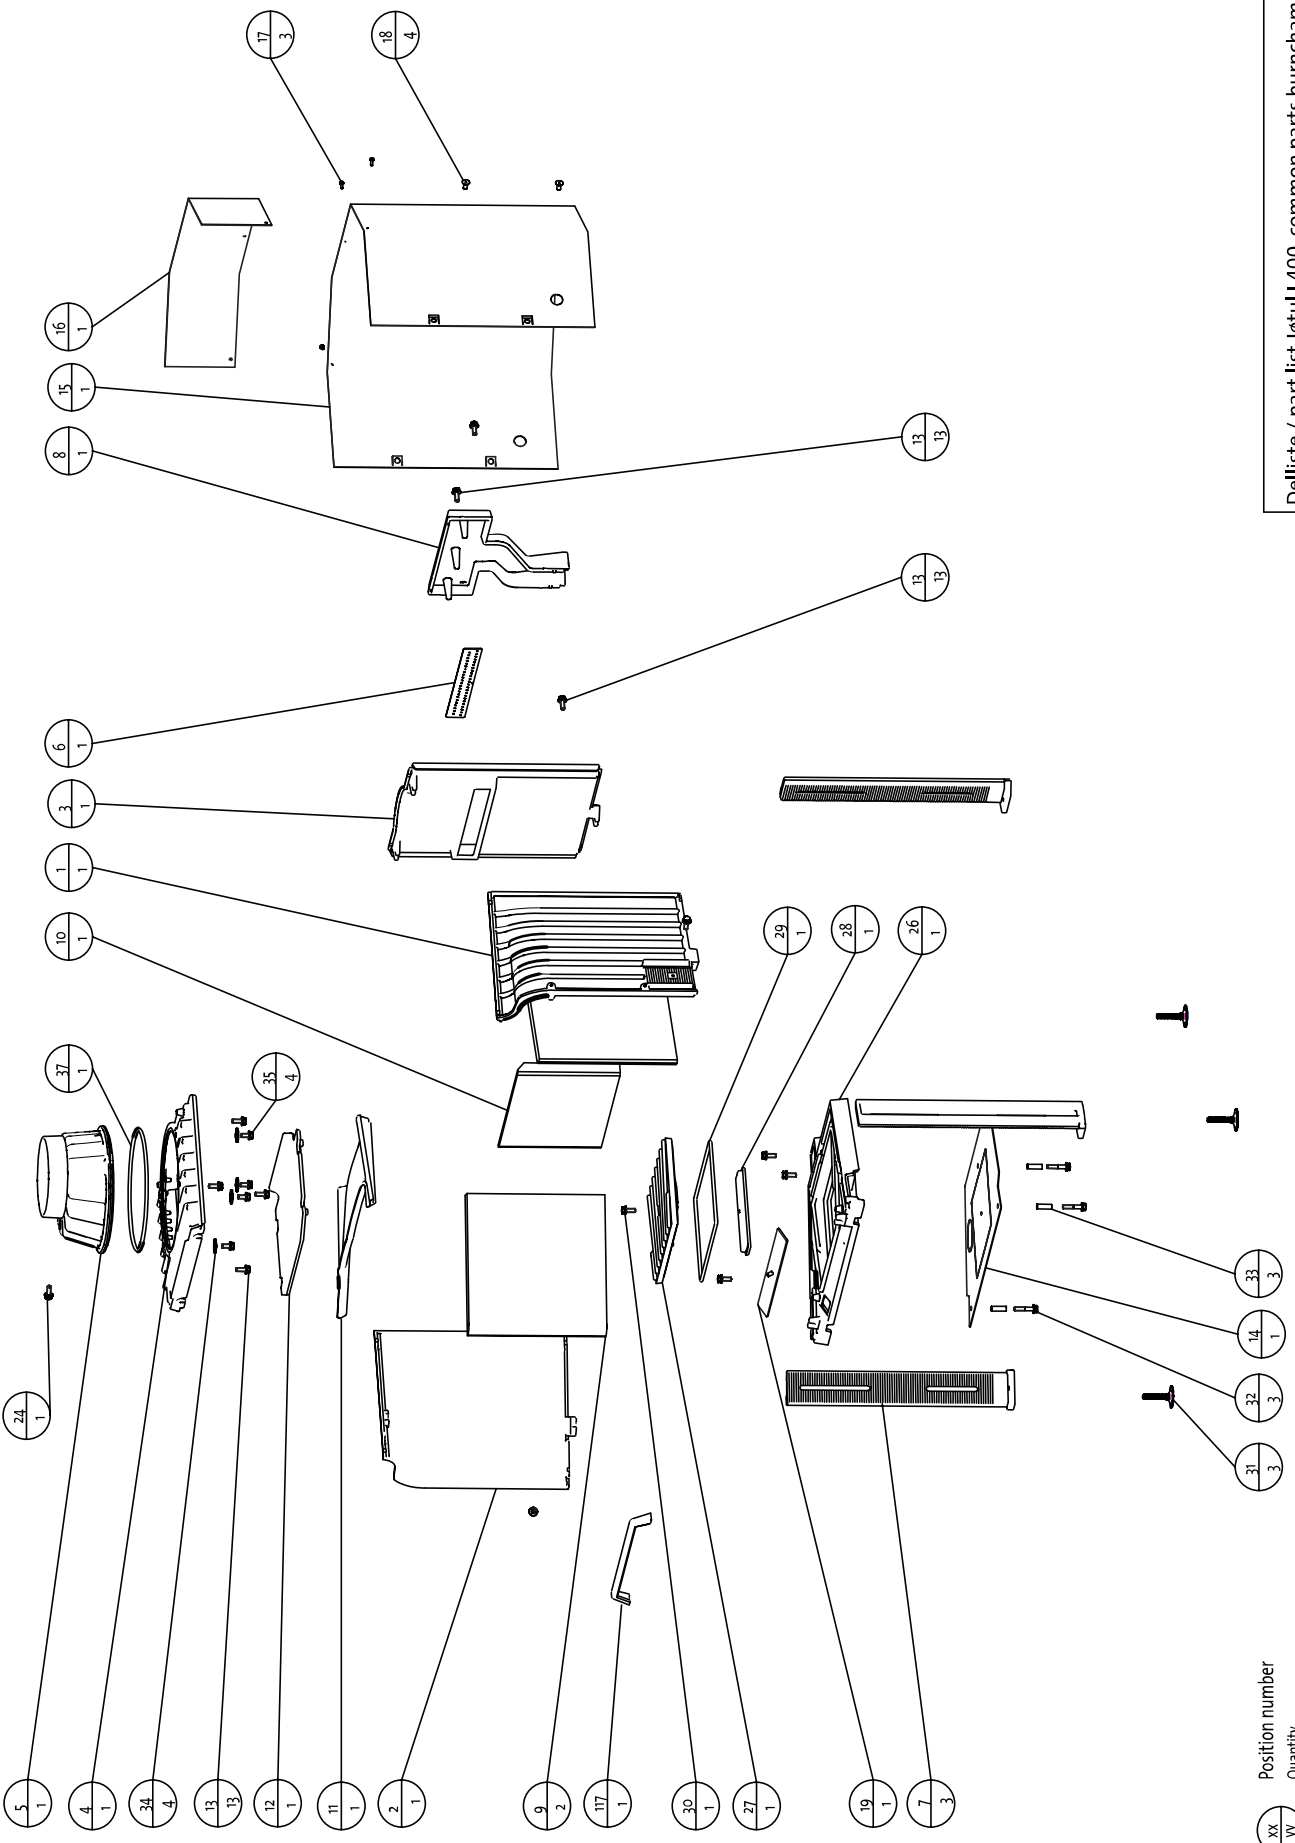

xx — Position number
yy — Quantity

Delliste / part list Jøtul I 400 Panorama

Jøtul AS
Fredrikstad Norway

Draw. no: 3-3481-Poo
Sheet 3/4

Date: Sept. 07

Position number
Quantity

Delliste / part list Jøtul I 400 common parts burnchamber

Jøtul AS
Fredrikstad Norway

Draw. no: 3-3481-Poo
Sheet 4/4

Date: Sept. 07